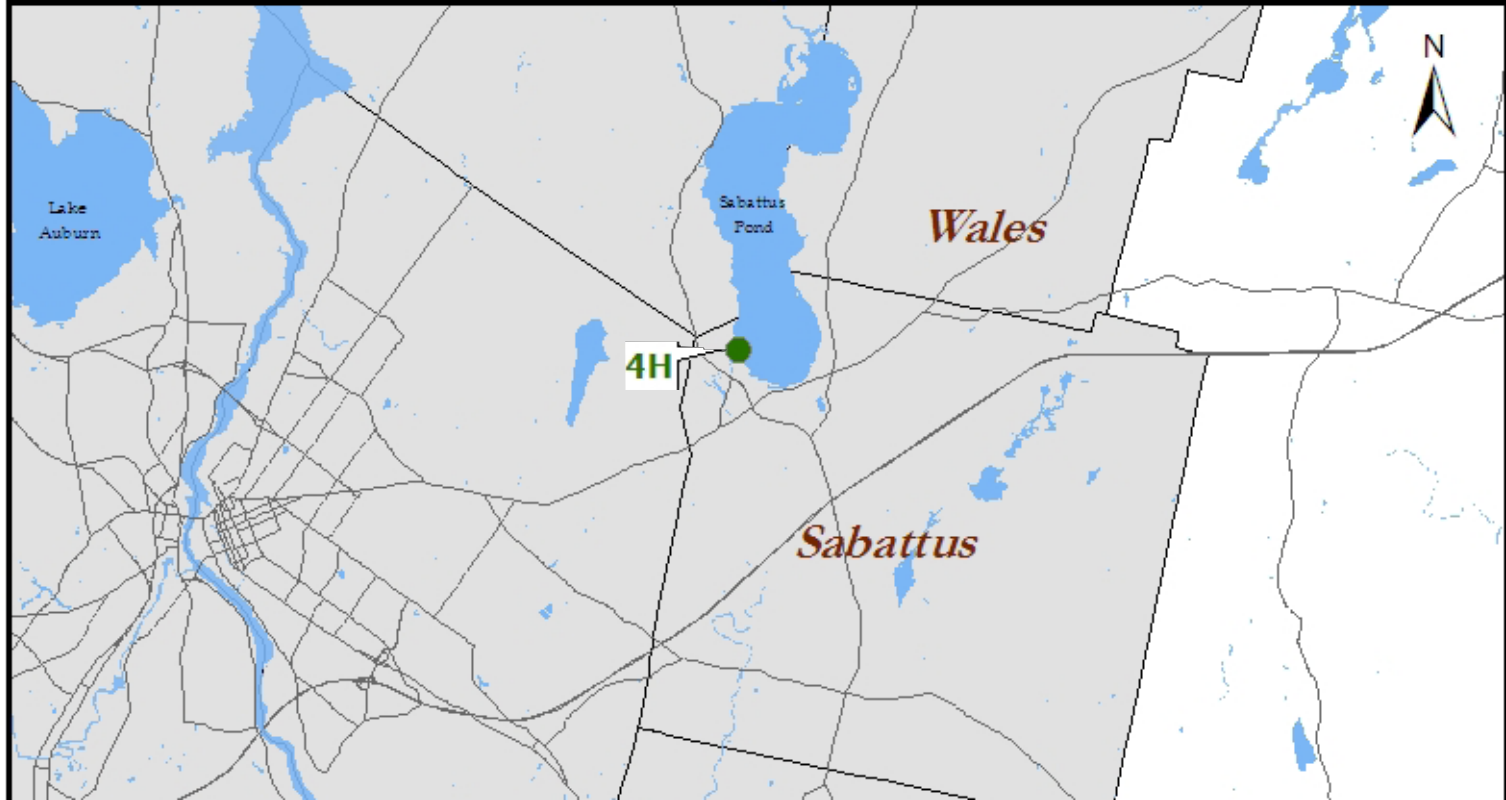

Outdoor Recreation in Androscoggin County

Durham, Lisbon, Sabattus and Wales

Map 4