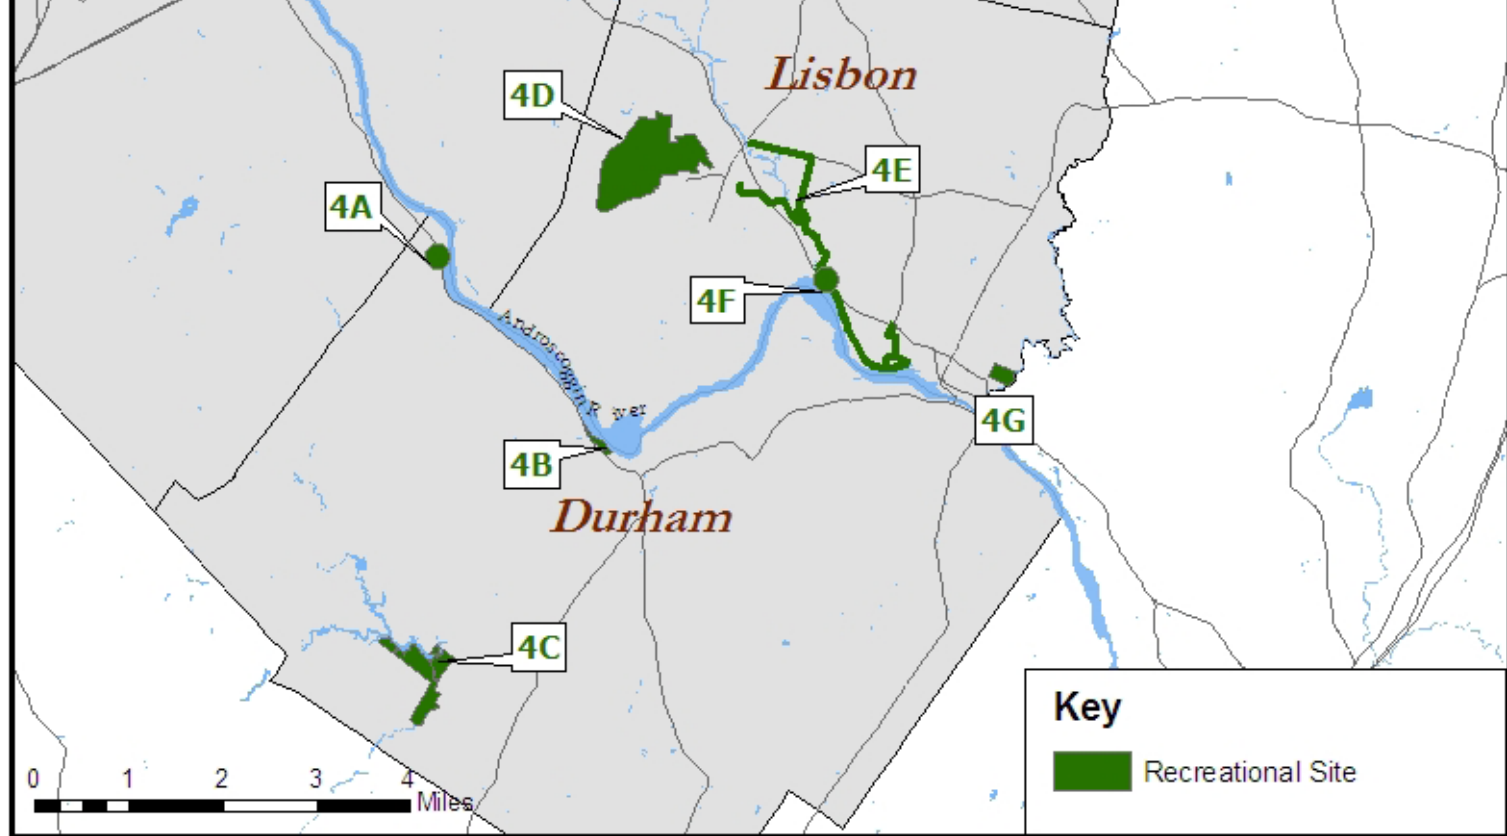

Outdoor Recreation in Androscoggin County

Durham, Lisbon, Sabattus and Wales

Map 4

See next page for descriptions of above recreational sites.

Map produced by the Androscoggin Land Trust 2007

MAP 4

DURHAM, LISBON, SABATTUS AND WALES

Durham 4A

Name: **Durham Boat Launch**

Directions: On Route 136, along the Androscoggin River. From Auburn, follow Route 136 south approximately 6.5 miles. The boat launch is on your left just before Stackpole Road. From Durham intersection of Route 136 and Route 9 (Newell Brook Road and Royalsborough Road), follow 136 north 3.3 miles. The boat launch is on your right just after Stackpole Road.

Activities: Boat launch, canoeing, and kayaking

Contact: Durham Town Office, owned by Florida Power and Light

Phone: (207) 353-2561

4B

Name: **Durham River Park**

Directions: On Route 136, along the Androscoggin River. From Durham intersection of Route 136 and Route 9 (Newell Brook Road and Royalsborough Road), follow Route 136 north .5 mile. The park is on your right.

4C

Name: **Runaround Pond**

Directions: From Durham intersection of Route 136 and Route 9 (Newell Brook Road and Royalsborough Road), follow Route 136 and Route 9 south. Stay left on Route 9 and follow to intersection of Rabbit Road and Runaround Pond Road. Turn Right onto Runaround Pond Road.